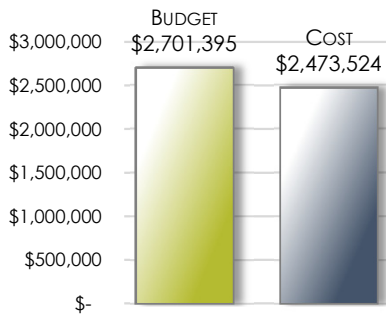

### Project Scope

Turnberry Neighborhood Park was one of three neighborhood parks projects included in Commerce City’s voter approved capital improvement program. The project scope comprised planning, design and construction of a 9.5-acre neighborhood park including picnic and restroom facilities, playground equipment, walking/jogging trails, a multi-use hard court, and a graded playfield. The park features a theme inspired by the children’s book “The Very Hungry Caterpillar.” The park is adjacent to Turnberry Elementary School, in the Turnberry neighborhood, and was officially opened to the public in August 2016.