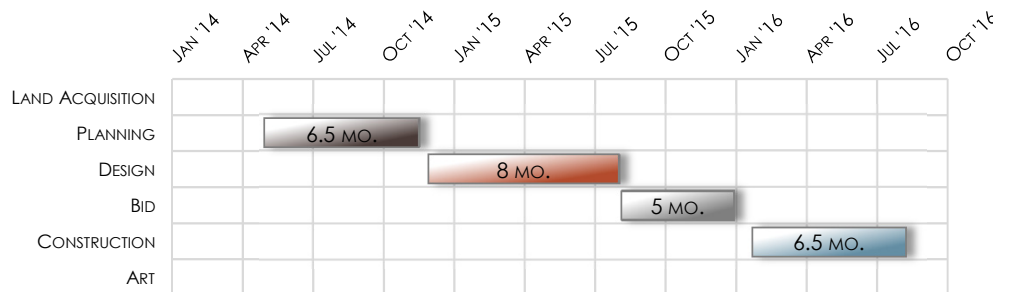

### Project Scope

Turnberry Neighborhood Park was one of three neighborhood parks projects included in Commerce City’s voter approved capital improvement program. The project scope comprised planning, design and construction of a 9.5-acre neighborhood park including picnic and restroom facilities, playground equipment, walking/jogging trails, a multi-use hard court, and a graded playfield. The park features a theme inspired by the children’s book “The Very Hungry Caterpillar.” The park is adjacent to Turnberry Elementary School, in the Turnberry neighborhood, and was officially opened to the public in August 2016.

### Project Team

Project Manager: Mike Brown  
 Designer(s): DHM Design  
 Constructor(s): Goodland Construction

### Project Details

Activity Type: New Construction  
 Project Type: Parks/Recreation  
 Delivery Method: Design-Bid-Build  
 Contract Method: Lump Sum

© openstreetmap.org contributors